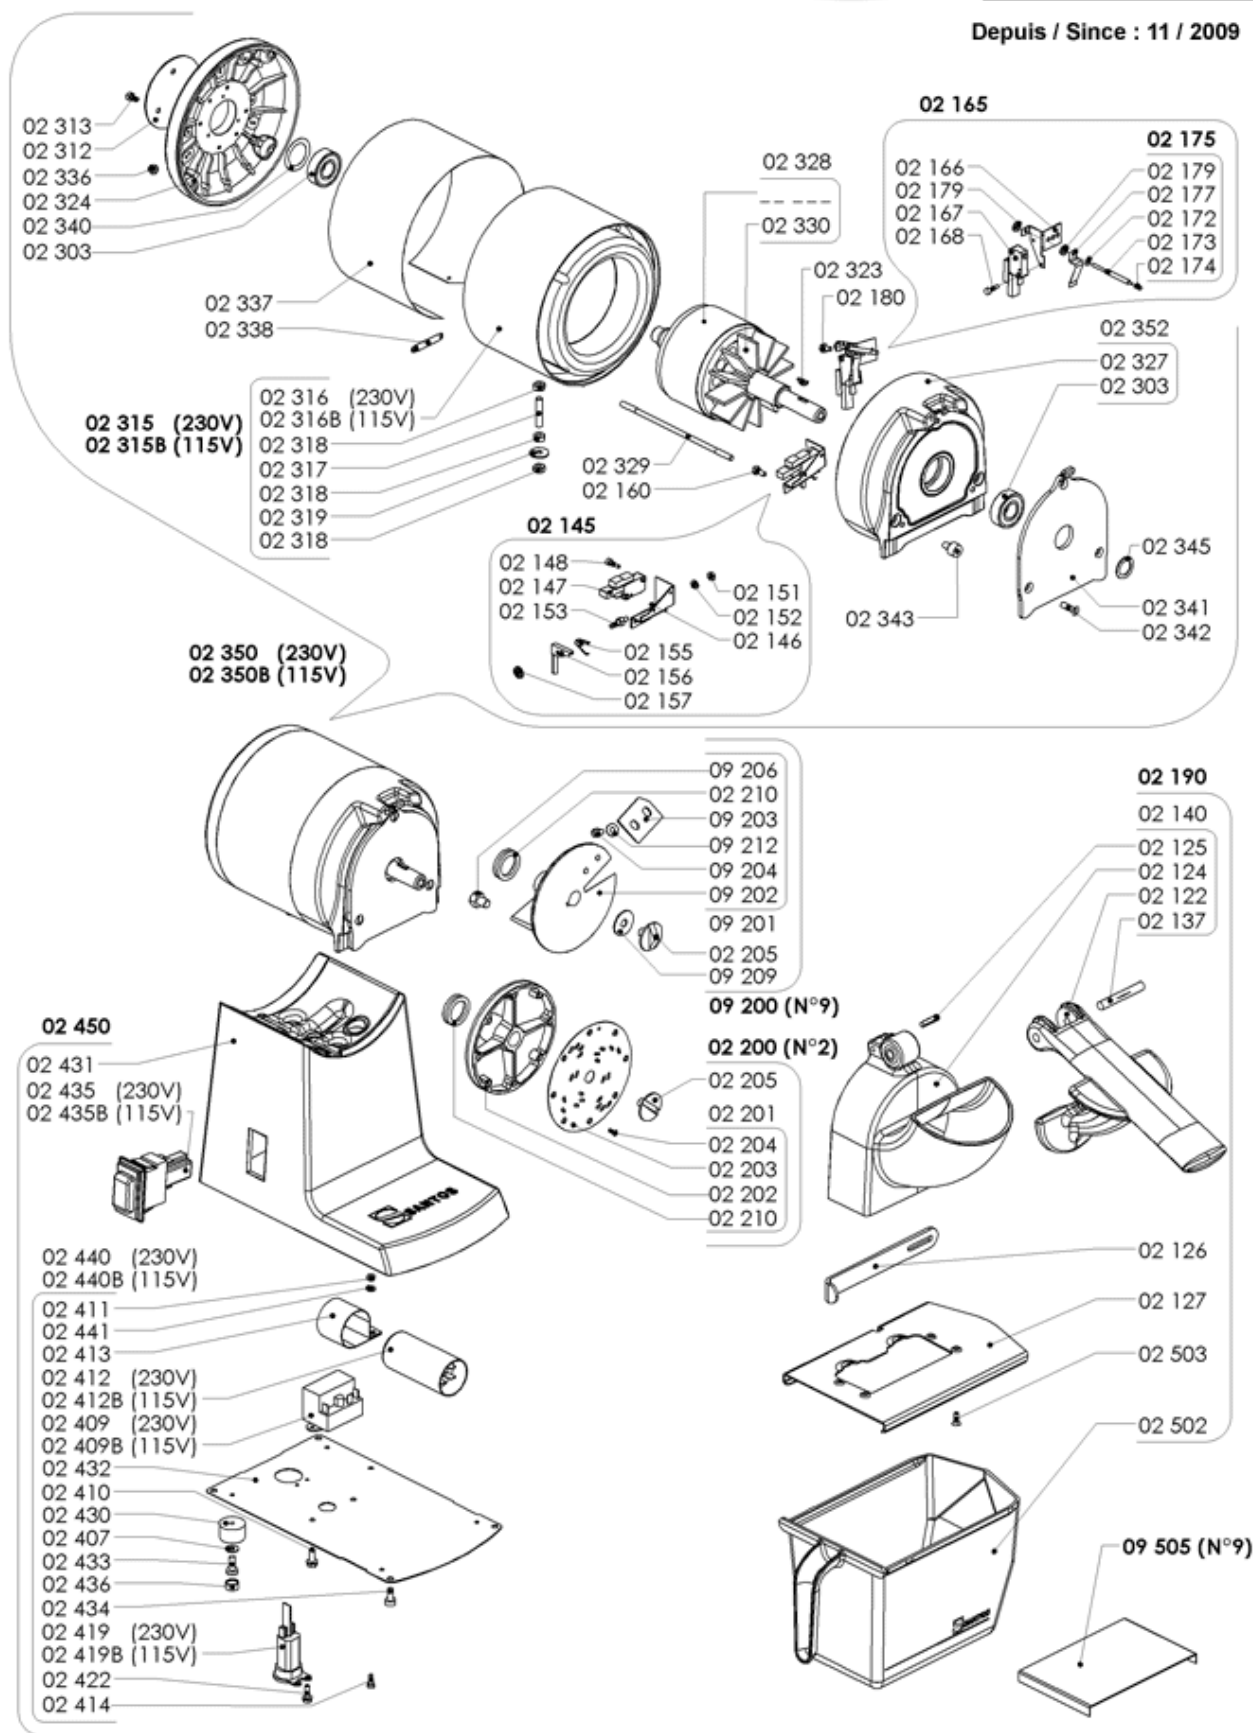

Grater # 02

Depuis / Since : 11 / 2009

Exploded diagram and spare parts list

CF600

Machine	Explode	Code	Description
Santos Electric Grater No. 02	Not shown	AE120	2mm Grating Disc
Santos Electric Grater No. 02	Not shown	AE121	3mm Grating Disc
Santos Electric Grater No. 02	Not shown	AE122	4mm Grating Disc
Santos Electric Grater No. 02	Not shown	AE123	6mm Grating Disc
Santos Electric Grater No. 02	Not shown	AE124	8mm Grating Disc
Santos Electric Grater No. 02	Not shown	AE125	Parmesan Disc
Santos Electric Grater No. 02	Not shown	AE126	Fondue Disc