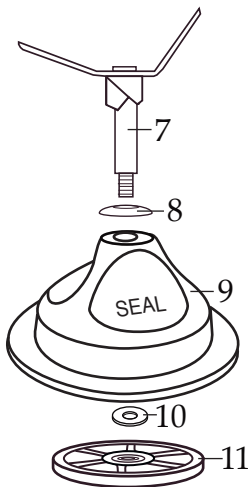

WARING COMMERCIAL

UK 230 volt Bar Blender
with Eastman Container

BB25EPK

028628
Name Plate

501412
Jar with Blending Assembly
and Collar

502559-09-E
(changed after 5/30/2008)
Jar with 2 Piece Lid

502508 Blending Assembly
(parts that can be purchased separately)

Illustration#	Part#	Description
1	018534	Lid Insert
2	024367-09	Black Outer Lid <i>(changed after 5/30/2008)</i>
3	018531-E	48 oz. Eastman Jar <i>(changed after 5/30/2008)</i>
4	006890	Gasket
5	502508	Blending Assembly
6	015388-09	Black Jar Bottom
7	502507	Cutter & Shaft
8	017832	Bearing Cap
9	500122	Bearing Holder
10	006937	Washer
11	003138	Coupling
12	007509	Coupling (1 required <i>on units after 5/30/2008</i>) - (2 required)
13	016094	Hole Plug (2 required)
14	013768	Screw (2 required)
15	017381-09-R	Black Jar Adapter <i>(changed after 5/30/2008)</i>
16	018605	Housing Seal
17	019608-09W	Black Wrinkle Base
18	024595	Screw & Washer (4 required)
19	016236 015098	Hex Nut <i>(on units after 5/30/2008)</i> Nut Ring
20	014604	Washer
21	026537	Switch
22	502763	Resistor Assembly
23	501400	Green-Yellow Lead
24	026535	Motor
25	502838	White Lead Assembly
26	502753	Brown Lead Assembly
27	013731	Cable Tie (10 required)
28	012409 019123 012409	Small Crimp Connector (3 required <i>on units after 11/7/2008</i>) Large Crimp Connector (2 required <i>on units after 11/7/2008</i>) Crimp Connector (5 required)
29	026666	EMI Capacitor
30	502752	EMI Filter
31	002944	Hex Nut

Parts No Longer Used
 (on units before 7/20/2012)

- 024303 - Bottom Plate Plug
- 015179 - Screw (2 required)
- 024368 - Reset Switch
- 014604 - Lock Washer
- 015184 - Hex Nut

Wiring Diagram
 (on units after 6/25/2010)