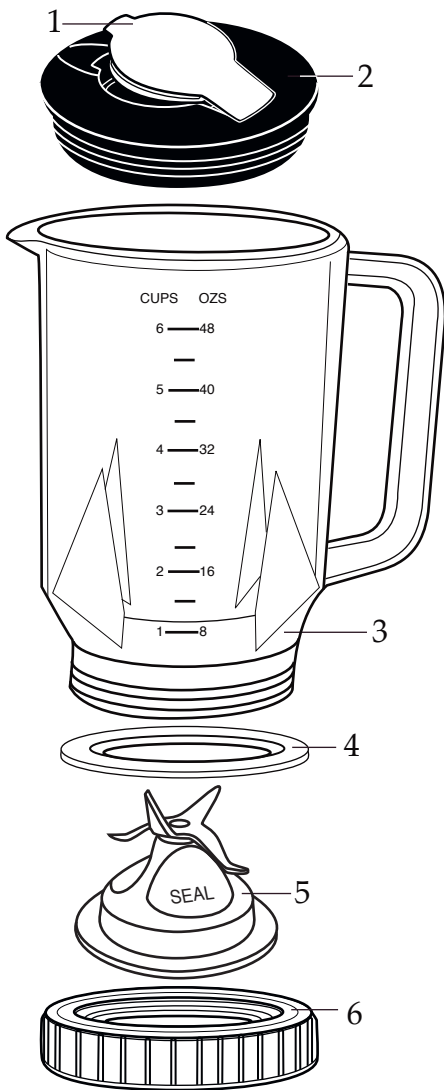

WARING COMMERCIAL

UK 230 volt Bar Blender
with Eastman Container

BB25EPK

028628
Name Plate

501412
Jar with Blending Assembly
and Collar

502559-09-E
(changed after 5/30/2008)
Jar with 2 Piece Lid

502508 Blending Assembly
(parts that can be purchased separately)

Illustration#	Part#	Description
1	018534	Lid Insert
2	024367-09	Black Outer Lid <i>(changed after 5/30/2008)</i>
3	018531-E	48 oz. Eastman Jar <i>(changed after 5/30/2008)</i>
4	006890	Gasket
5	502508	Blending Assembly
6	015388-09	Black Jar Bottom
7	502507	Cutter & Shaft
8	017832	Bearing Cap
9	500122	Bearing Holder
10	006937	Washer
11	003138	Coupling
12	007509	Coupling (1 required <i>on units after 5/30/2008</i>) - (2 required)
13	016094	Hole Plug (2 required)
14	013768	Screw (2 required)
15	017381-09-R	Black Jar Adapter <i>(changed after 5/30/2008)</i>
16	018605	Housing Seal
17	019608-09W	Black Wrinkle Base
18	024595	Screw & Washer (4 required)
19	016236 015098	Hex Nut <i>(on units after 5/30/2008)</i> Nut Ring
20	014604	Washer
21	026537	Switch
22	502763	Resistor Assembly
23	501400	Green-Yellow Lead
24	026535	Motor
25	502838	White Lead Assembly
26	502753	Brown Lead Assembly
27	013731	Cable Tie (10 required)
28	012409 019123 012409	Small Crimp Connector (3 required <i>on units after 11/7/2008</i>) Large Crimp Connector (2 required <i>on units after 11/7/2008</i>) Crimp Connector (5 required)
29	026666	EMI Capacitor
30	502752	EMI Filter
31	002944	Hex Nut

Parts No Longer Used
 (on units before 7/20/2012)

- 024303 - Bottom Plate Plug
- 015179 - Screw (2 required)
- 024368 - Reset Switch
- 014604 - Lock Washer
- 015184 - Hex Nut

Wiring Diagram
 (on units after 6/25/2010)