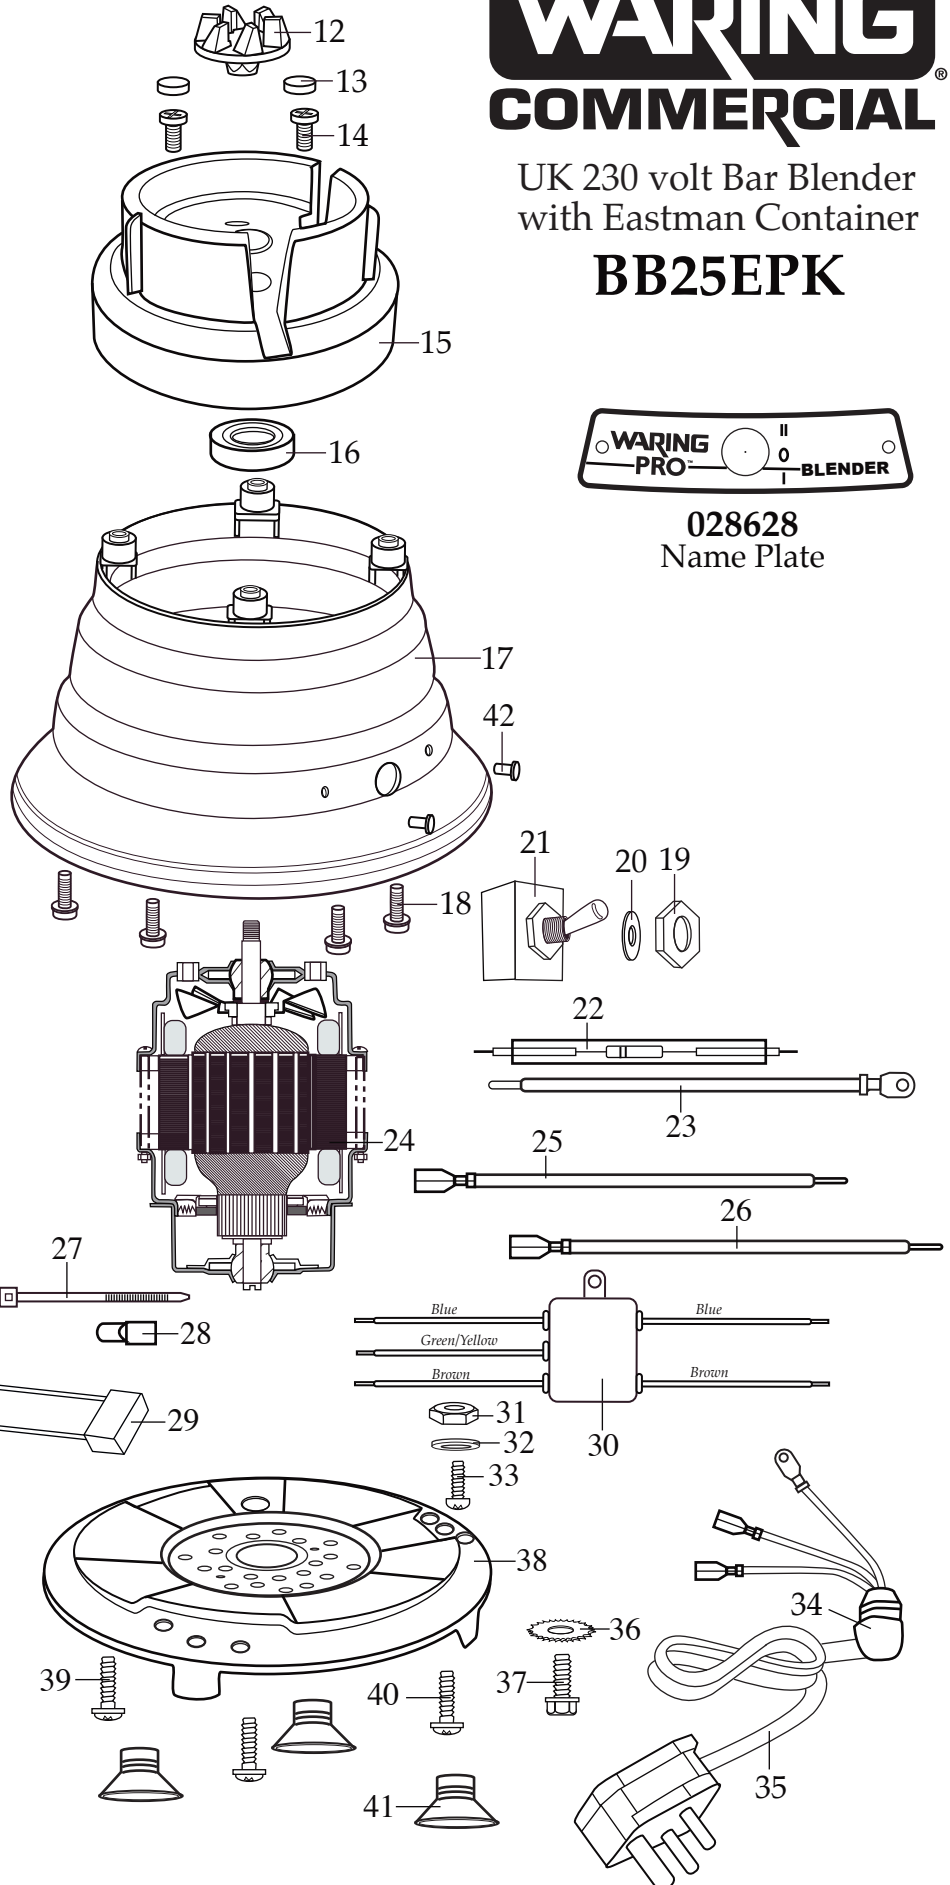

WARING COMMERCIAL

UK 230 volt Bar Blender
with Eastman Container

BB25EPK

028628
Name Plate

501412
Jar with Blending Assembly
and Collar

502559-09-E
(changed after 5/30/2008)
Jar with 2 Piece Lid

502508 Blending Assembly
(parts that can be purchased separately)

Illustration#	Part#	Description
1	018534	Lid Insert
2	024367-09	Black Outer Lid <i>(changed after 5/30/2008)</i>
3	018531-E	48 oz. Eastman Jar <i>(changed after 5/30/2008)</i>
4	006890	Gasket
5	502508	Blending Assembly
6	015388-09	Black Jar Bottom
7	502507	Cutter & Shaft
8	017832	Bearing Cap
9	500122	Bearing Holder
10	006937	Washer
11	003138	Coupling
12	007509	Coupling (1 required <i>on units after 5/30/2008</i>) - (2 required)
13	016094	Hole Plug (2 required)
14	013768	Screw (2 required)
15	017381-09-R	Black Jar Adapter <i>(changed after 5/30/2008)</i>
16	018605	Housing Seal
17	019608-09W	Black Wrinkle Base
18	024595	Screw & Washer (4 required)
19	016236 015098	Hex Nut <i>(on units after 5/30/2008)</i> Nut Ring
20	014604	Washer
21	026537	Switch
22	502763	Resistor Assembly
23	501400	Green-Yellow Lead
24	026535	Motor
25	502838	White Lead Assembly
26	502753	Brown Lead Assembly
27	013731	Cable Tie (10 required)
28	012409 019123 012409	Small Crimp Connector (3 required <i>on units after 11/7/2008</i>) Large Crimp Connector (2 required <i>on units after 11/7/2008</i>) Crimp Connector (5 required)
29	026666	EMI Capacitor
30	502752	EMI Filter
31	002944	Hex Nut

Parts No Longer Used
 (on units before 7/20/2012)

- 024303 - Bottom Plate Plug
- 015179 - Screw (2 required)
- 024368 - Reset Switch
- 014604 - Lock Washer
- 015184 - Hex Nut

Wiring Diagram
 (on units after 6/25/2010)